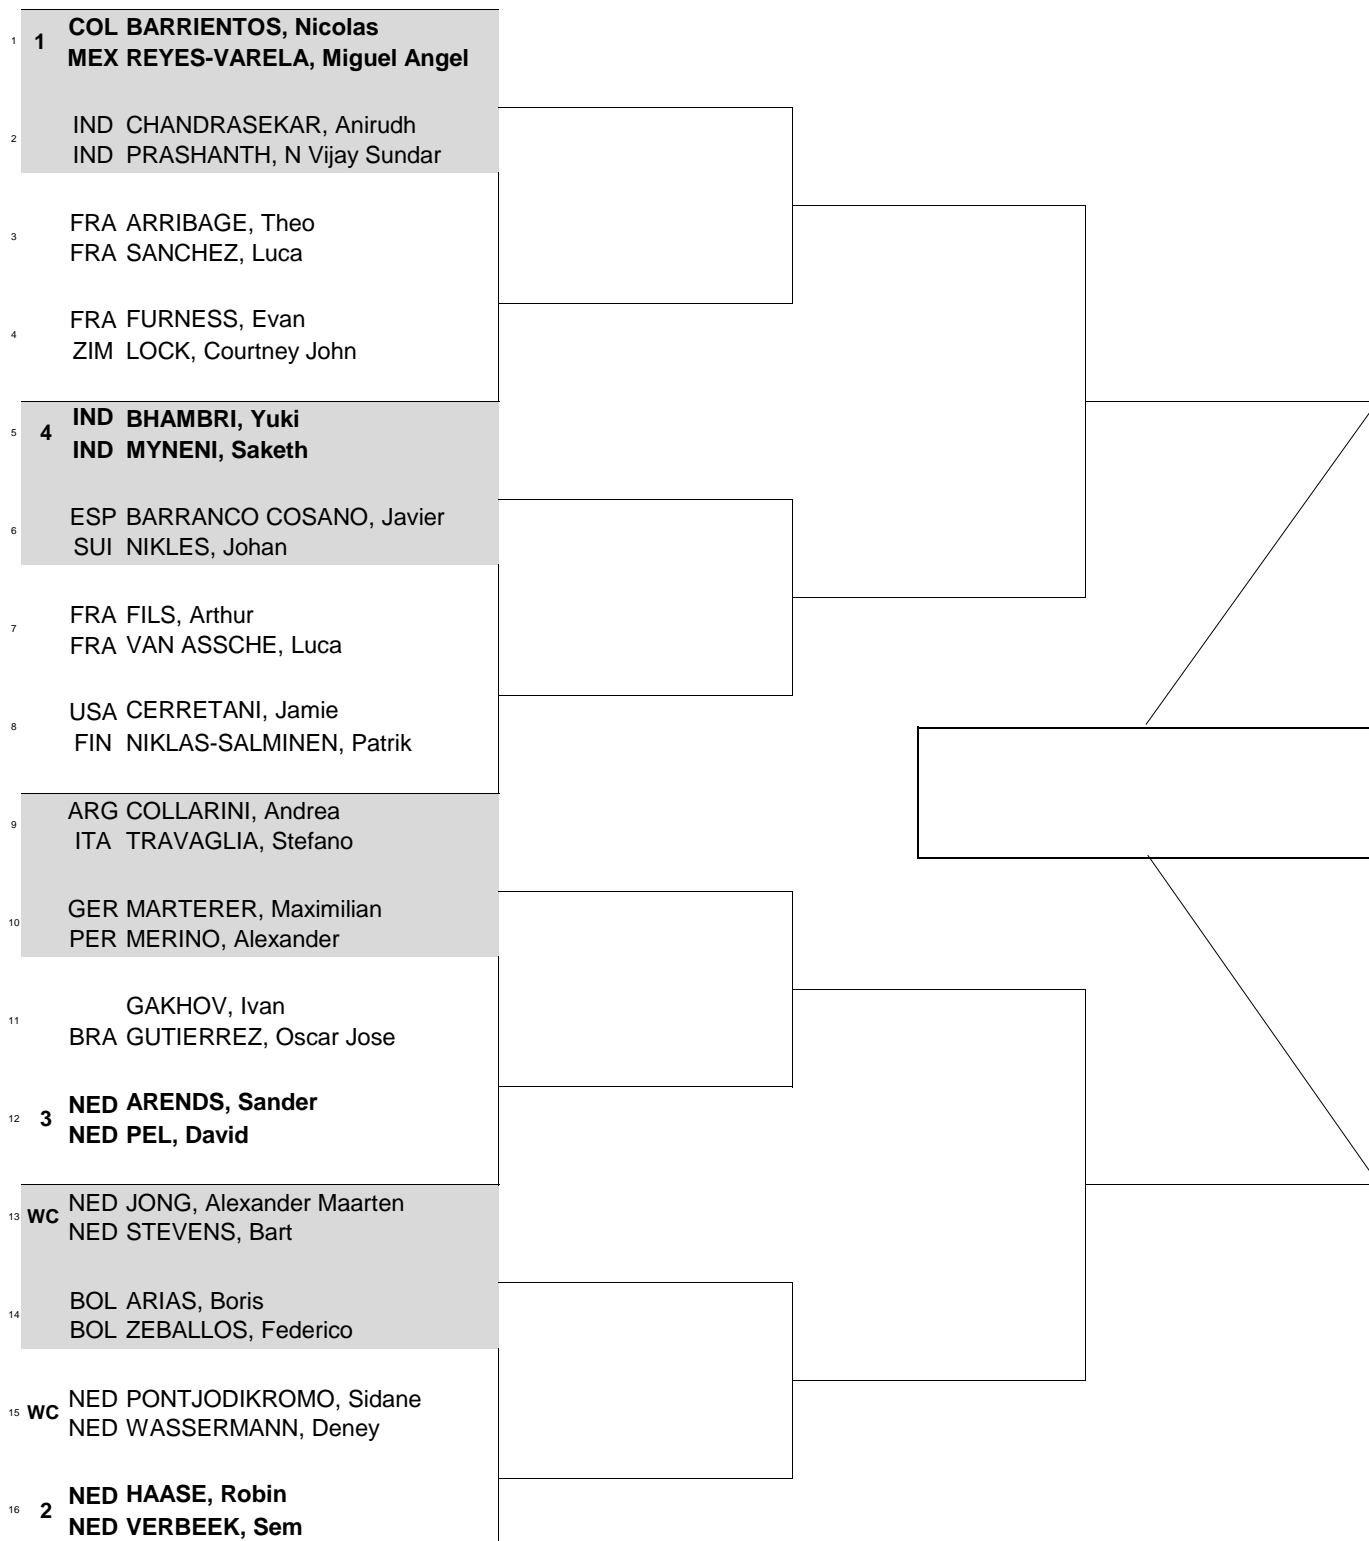

CITY, COUNTRY: Amersfoort, Netherlands | TOURNAMENT DATES: 11-17 July 2022 | SURFACE: Red Clay | CATEGORY: Challenger 80 | PRIZE MONEY: € 45,730

STATUS: | NAT.: | MAIN DRAW DOUBLES

ATP Tour © Copyright 2014

SEEDED TEAMS		RANK	PRIZE MONEY (PER TEAM)	POINTS	ALTERNATES	RETIREMENTS/WALKOVERS
1	BARRIENTOS, Nicolas / REYES-VARELA, Miguel Angel	150	WINNER € 2,670	80		
2	HAASE, Robin / VERBEEK, Sem	193	FINALIST € 1,550	50		
3	ARENDS, Sander / PEL, David	203	SEMI-FINALIST € 930	30		
4	BHAMBRI, Yuki / MYNENI, Saketh	350	QUARTER-FINALIST € 650	16		
FOLLOW LIVE SCORING AT www.ATPTour.com					WITHDRAWALS	
					FIRST ROUND € 310 0	
LAST DIRECT ACCEPTANCE:					advanced 755 / on-site 700	
					CHALLENGER SUPERVISOR Carl Baldwin	